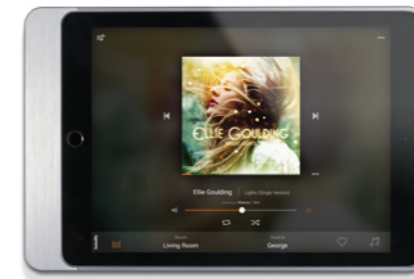

Sleeve

- lightweight design
- soft touch pads on back for comfort
- integrated magnets to dock iPad on wall or table
- integrated connector to charge iPad
- all key iPad functions and sensors remain available

Wall base

- integrated magnets to dock sleeve
- automatically charges iPad
- gold plated charger contacts with safety child protection
- installed on standard European wall box (60 mm screw distance)
- requires 24V DC power supply and 12W input power or a USB power supply depending on the model