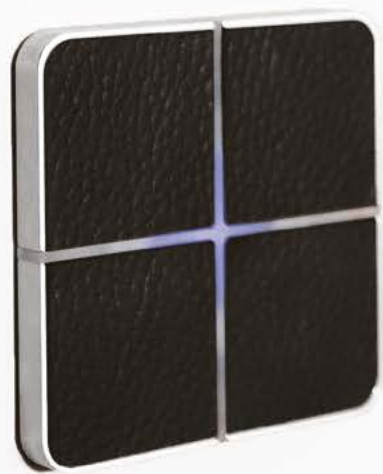

enzo
black leather