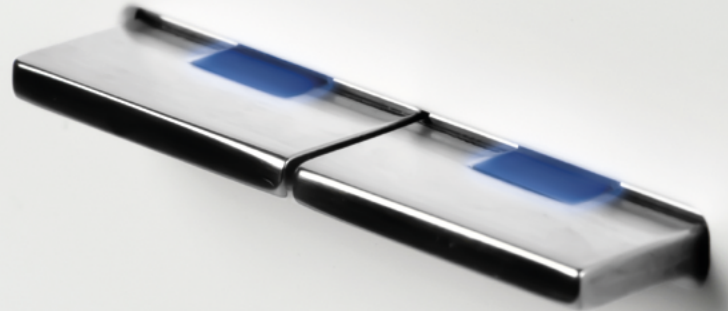

chopin
meet the maestro

| basalte

single, black aluminium lever with LED
brushed dark grey

VIRTUOSO AND CLASSY

Chopin's front cover comes in all Basalte luxury finishes allowing a **consistent and minimalist look.**

Made in Belgium to the high standards for which Basalte products are known, Chopin is precision-machined from one piece and **carefully assembled by hand.**

Its fine mechanics are supremely durable and, despite miniature construction, stand the test of time.

single black aluminium lever with LED
brushed brass

RESOLUTE

High-quality fixture of the levers is assured by uncompromising engineering standards.

double chromed levers with LED
satin white

Chopin collection

Choose your configuration

Chopin is available as a 1- or 2-gang version and can be combined with a European socket outlet.

Choose your finish

Chopin's front cover comes in all basalte luxury finishes.

Choose your levers