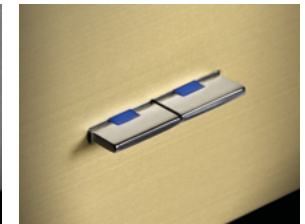

double chromed levers with LED

For more information:

basalte bv | hundelgemsesteenweg 1a | 9820 merelbeke | belgium
tel +32 9 385 78 38 | info@basalte.be | www.basalte.be

basalte